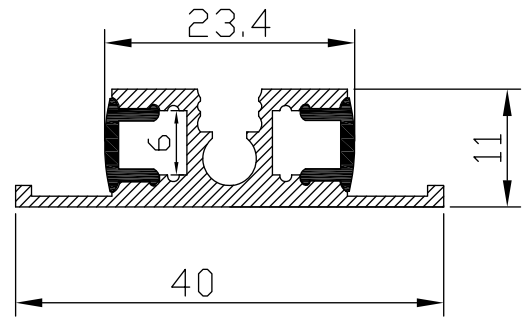

Color 

Unit: mm

Features:

1. Model: HL-BAPL040
2. Material: AL6063+PMMA
3. Surface: Anodized/Painting
4. Lighting source width: 6mm
5. Length: 4m/max
6. Installation: For hotel / living room / corridor / KTV decoration application.

Accessory:

End Cap

Aluminum Profile

Mounting Clip (PC)

Cover

Installation: